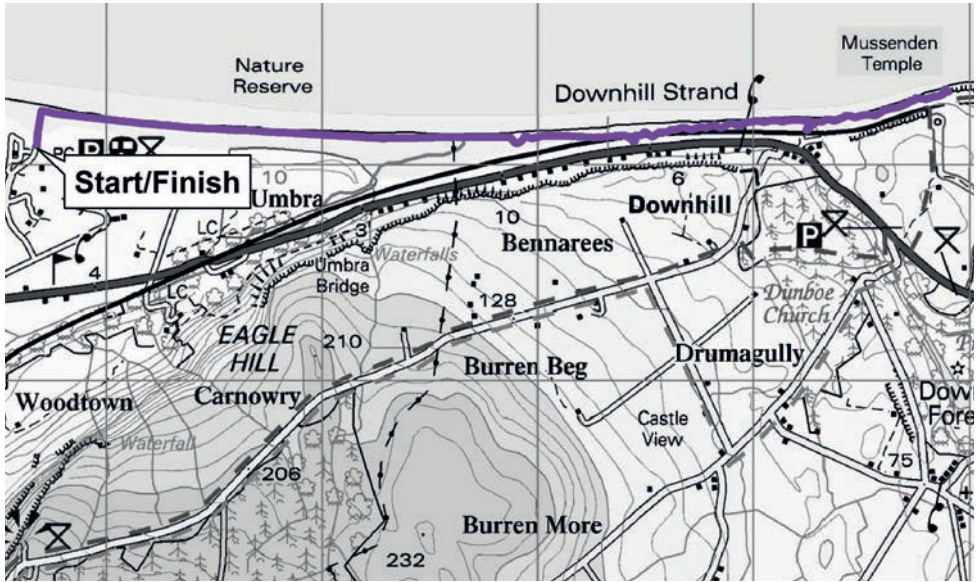

*Please refer to the relevant os map.

This material is Crown Copyright and is reproduced with the permission of Land and Property Services under delegated authority from the Controller of Her Majesty's Stationary Office, © Crown copyright and database rights NIMA.